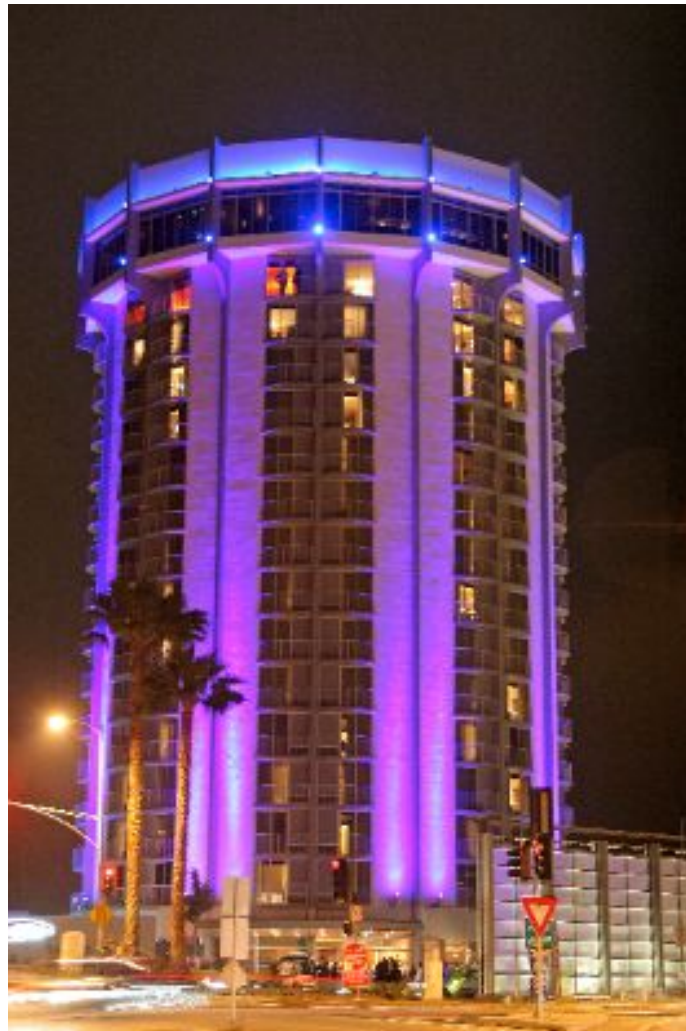

Exhibit A

AR 12:1661

AR 12:1662

AR: 12-1663

Hotel Angeleno

Disneyland

Hotel Angeleno

LAX Airport Restaurant

AR 12:1664

LAX LIGHT COLUMNS.

Columns of lights change color to greet guests at Los Angeles International Airport.

LAX Light Columns

Copyright © Ernest Hori

Hotel Angeleno lights flash and/or change colors every three minutes.

AR 12:1666

ロスの会場です。

AR 12:1669

Hotel Angeleno

Stardust Hotel – Las Vegas

AR 12:1670

Hotel Angeleno

Luxe Summit Hotel

AR 12:1736

This photograph illustrates the vast area impacted by the lighting scheme

AR 12:1737

Columns of color-changing Diamond Line Directional Side Light fiber

Hotel Angeleno

Columns of color-changing Diamond Line Directional Side Light fiber add dramatic impact to the renovated Hotel Angeleno in Brentwood, CA. Sitting just off Sunset Boulevard at the 405 Freeway, this iconic building is enjoying new life as a luxurious boutique hotel.