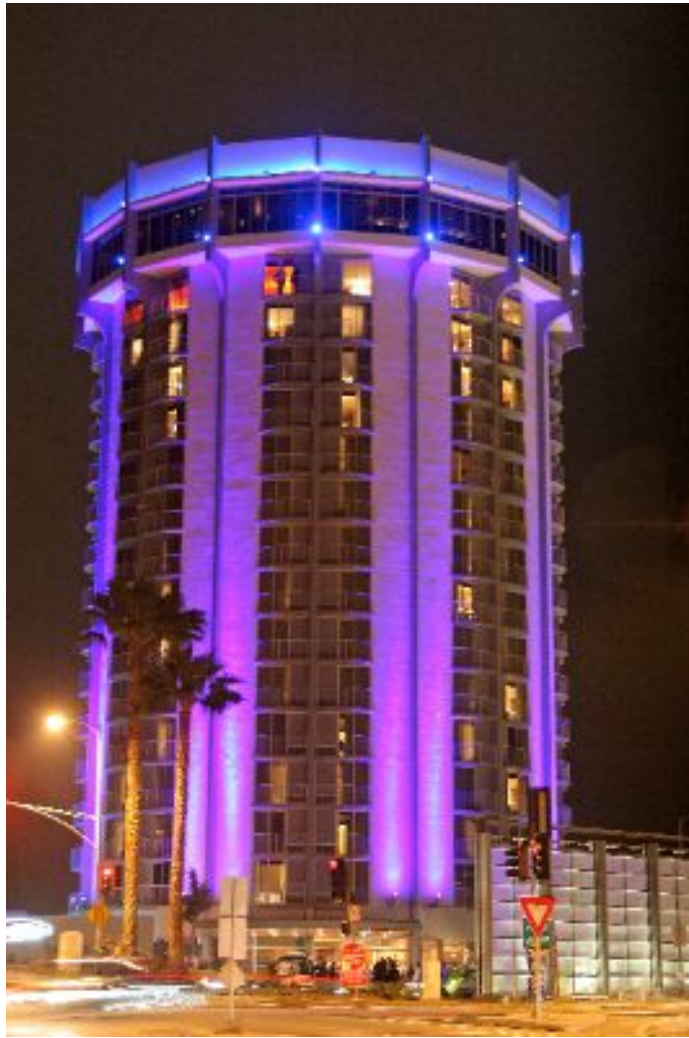

Exhibit A

AR 12:1661

AR 12:1662

AR: 12-1663

Hotel Angeleno

Disneyland

Hotel Angeleno

LAX Airport Restaurant

AR 12:1664

LAX LIGHT COLUMNS.

Columns of lights change color to greet guests at Los Angeles International Airport.

LAX Light Columns

Copyright © Ernest Hori

Hotel Angeleno lights flash and/or change colors every three minutes.

AR 12:1666

ロスの会場です。

AR 12:1669

Hotel Angeleno

Stardust Hotel – Las Vegas

AR 12:1670

Hotel Angeleno

Luxe Summit Hotel

AR 12:1736

This photograph illustrates the vast area impacted by the lighting scheme

AR 12:1737

Columns of color-changing Diamond Line Directional Side Light fiber

Hotel Angeleno

Columns of color-changing Diamond Line Directional Side Light fiber add dramatic impact to the renovated Hotel Angeleno in Brentwood, CA. Sitting just off Sunset Boulevard at the 405 Freeway, this iconic building is enjoying new life as a luxurious boutique hotel.