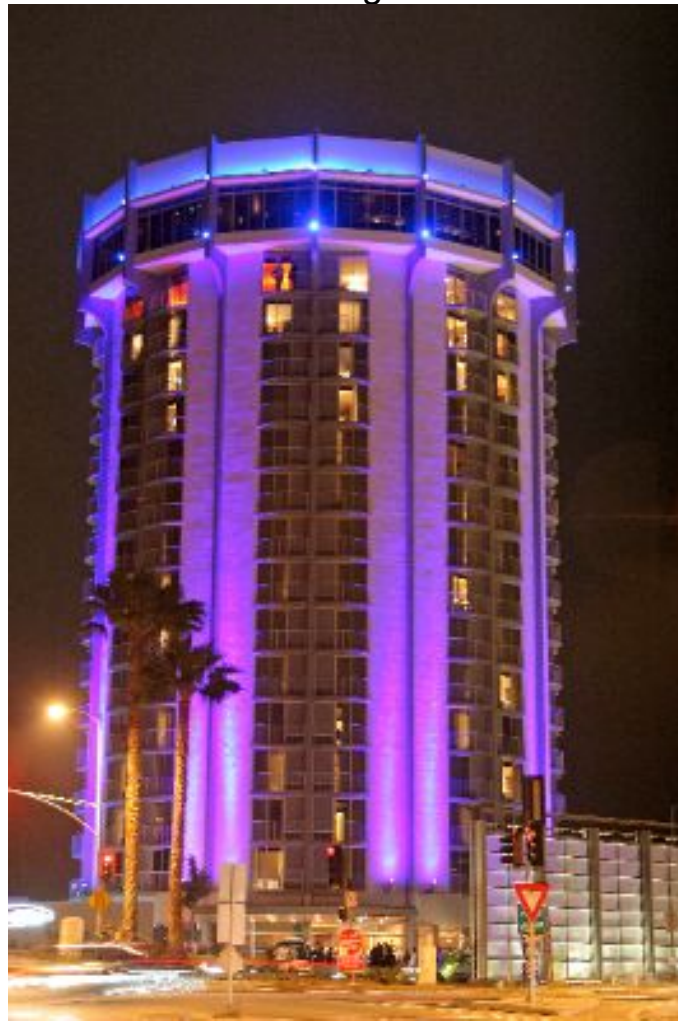

Exhibit A

AR 12:1661

AR 12:1662

AR: 12-1663

Hotel Angeleno

Disneyland

Hotel Angeleno

LAX Airport Restaurant

AR 12:1664

LAX LIGHT COLUMNS.

Columns of lights change color to greet guests at Los Angeles International Airport.

LAX Light Columns

Copyright © Ernest Hori

Hotel Angeleno lights flash and/or change colors every three minutes.

AR 12:1666

ロスの会場です。

AR 12:1669

Hotel Angeleno

Stardust Hotel – Las Vegas

AR 12:1670

Hotel Angeleno

Luxe Summit Hotel

AR 12:1736

This photograph illustrates the vast area impacted by the lighting scheme

AR 12:1737

Columns of color-changing Diamond Line Directional Side Light fiber

Hotel Angeleno

Columns of color-changing Diamond Line Directional Side Light fiber add dramatic impact to the renovated Hotel Angeleno in Brentwood, CA. Sitting just off Sunset Boulevard at the 405 Freeway, this iconic building is enjoying new life as a luxurious boutique hotel.