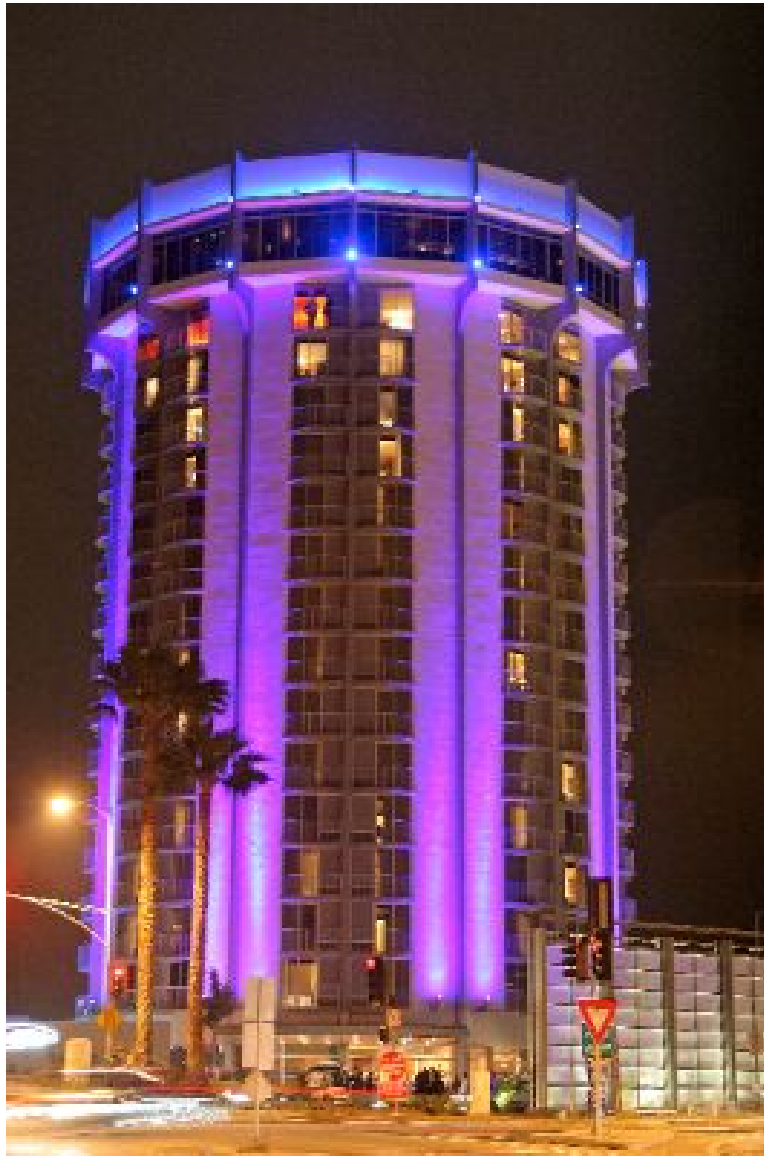

Exhibit A

AR 12:1661

AR 12:1662

AR: 12-1663

Hotel Angeleno

Disneyland

Hotel Angeleno

LAX Airport Restaurant

AR 12:1664

LAX LIGHT COLUMNS.

Columns of lights change color to greet guests at Los Angeles International Airport.

LAX Light Columns

Copyright © Ernest Hori

Hotel Angeleno lights flash and/or change colors every three minutes.

AR 12:1666

ロスの会場です。

AR 12:1669

Hotel Angeleno

Stardust Hotel – Las Vegas

AR 12:1670

Hotel Angeleno

Luxe Summit Hotel

AR 12:1736

This photograph illustrates the vast area impacted by the lighting scheme

AR 12:1737

Columns of color-changing Diamond Line Directional Side Light fiber

Hotel Angeleno

Columns of color-changing Diamond Line Directional Side Light fiber add dramatic impact to the renovated Hotel Angeleno in Brentwood, CA. Sitting just off Sunset Boulevard at the 405 Freeway, this iconic building is enjoying new life as a luxurious boutique hotel.